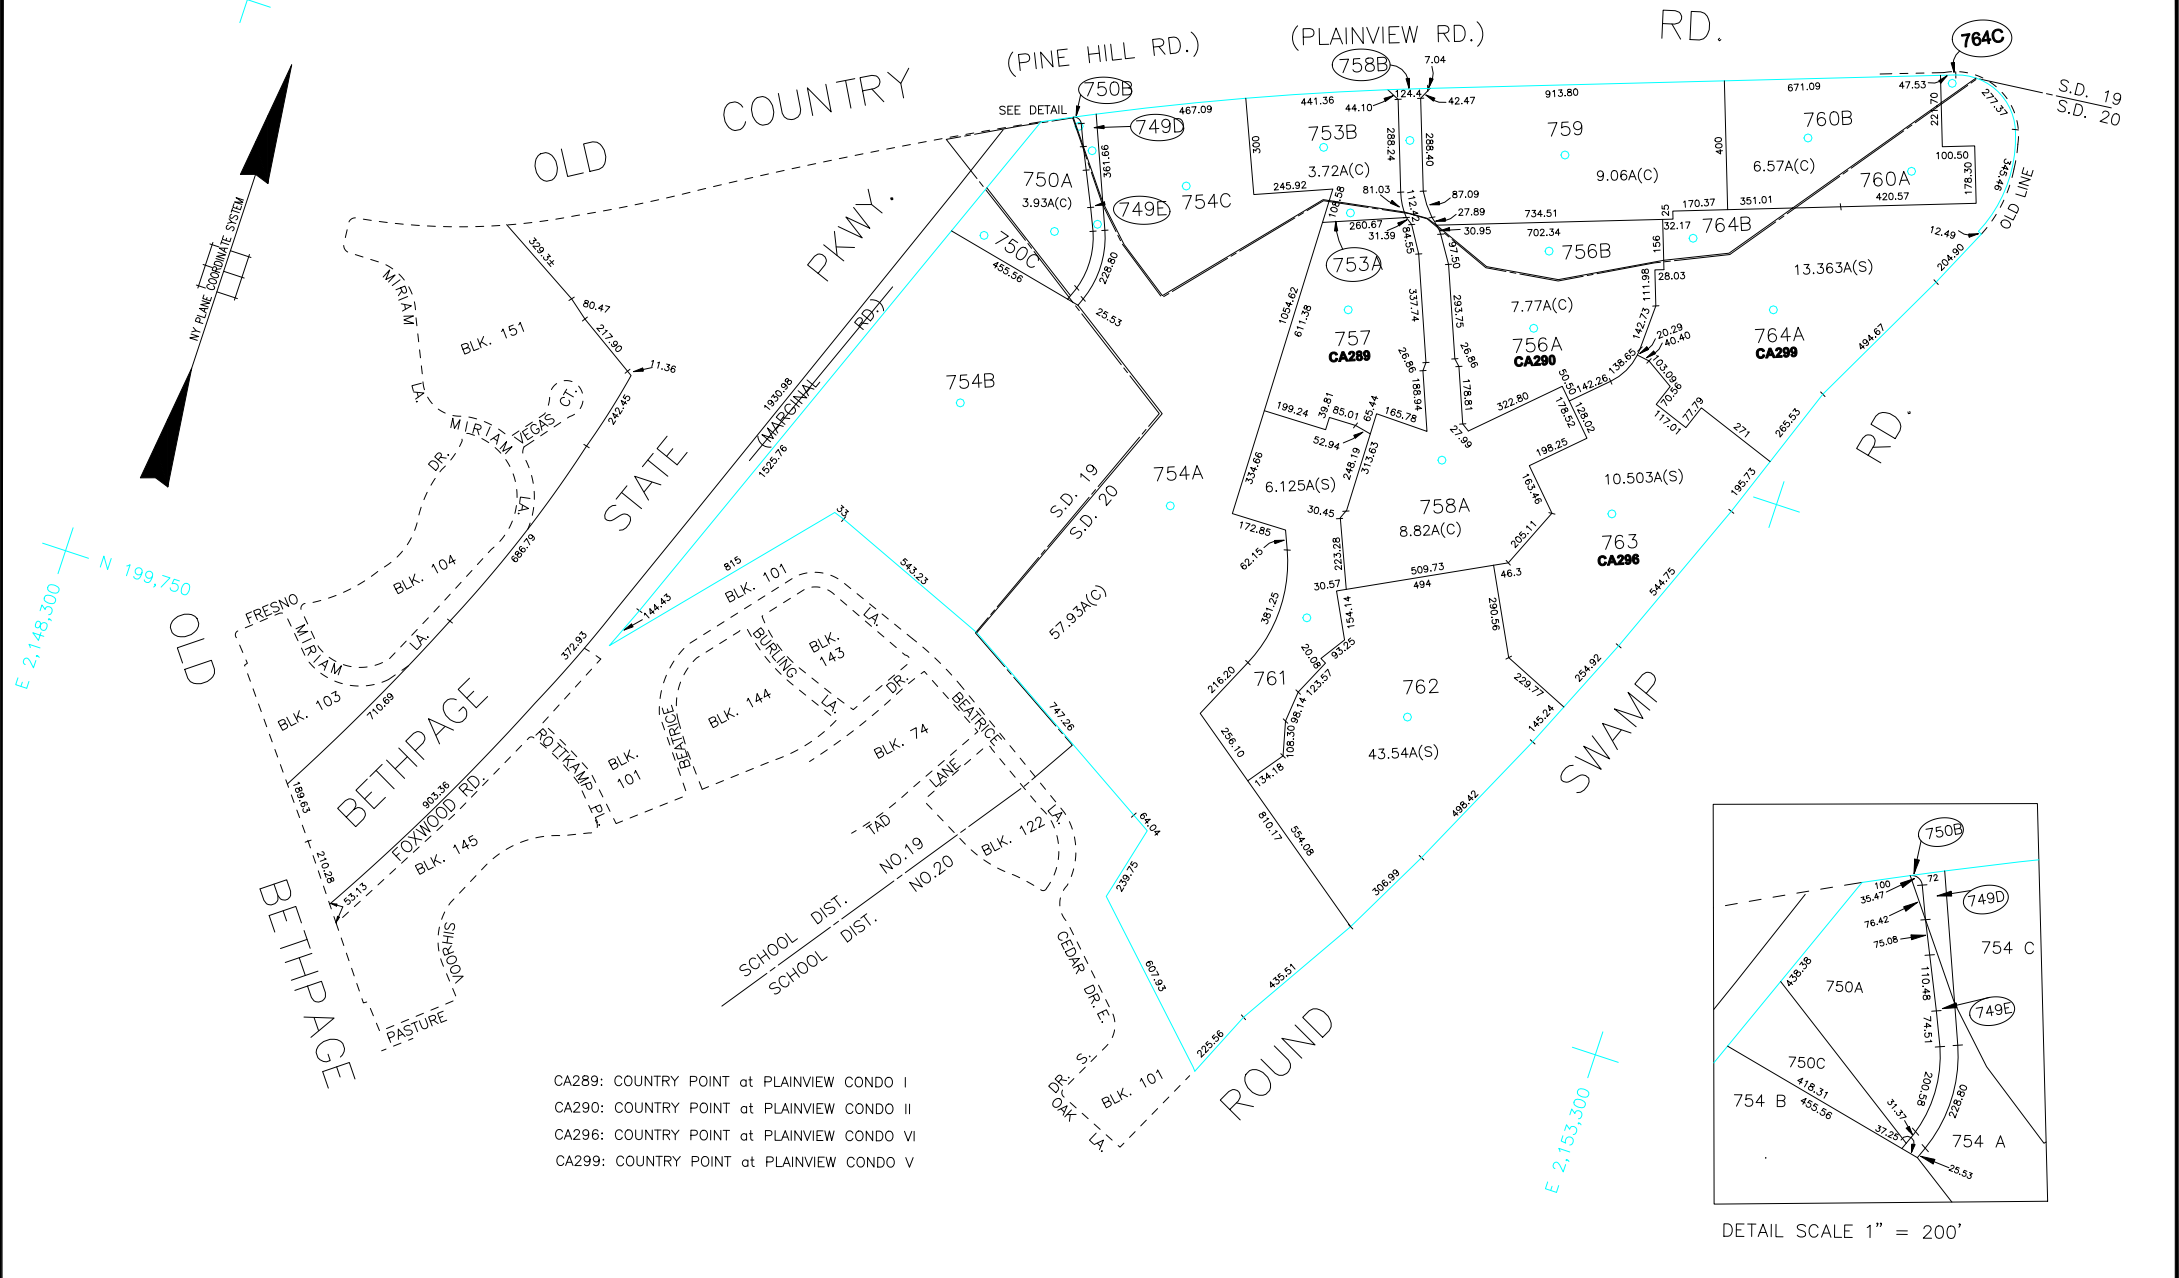

N 201,550  
 N 199,750  
 E 2,148,300

COPYRIGHT 1989 NASSAU COUNTY

CA289: COUNTRY POINT at PLAINVIEW CONDO I  
 CA290: COUNTRY POINT at PLAINVIEW CONDO II  
 CA296: COUNTRY POINT at PLAINVIEW CONDO VI  
 CA299: COUNTRY POINT at PLAINVIEW CONDO V

DETAIL SCALE 1" = 200'

**LEGEND**

COUNTY LINE	---
TOWN LINE	- - - -
VILLAGE LINE	.....
SCHOOL DISTRICT LINE	.....
PROPERTY LINE	---
SPECIAL DISTRICT LINE	---
BLOCK LIMIT	---
LOCATOR POINT	*
TAX MAP PARCEL NO.	246
CALCULATED ACREAGE	754(C)
DEED ACREAGE	176
SCALED DIMENSION	327(S)
DEED DIMENSION	185.89

REFERENCE MAPS  
 MAP NO. 7689, 7741, 8080, 8081, H-1638

**POLICE**

DIST	3
County Police	

**WATER**

DIST	16
Plainview	

**LIGHTING**

DIST	23
Town of Oyster Bay	

**LIBRARY**

DIST	30
Nassau County Sewage Disposal District #3	

**PARK**

DIST	81
Plainview - Old Bethpage	

**IMPROVEMENT**

DIST	1
Town, County, College, Police HQ	

**SIDEWALK**

DIST	2
Town Highway	

**DRAINAGE**