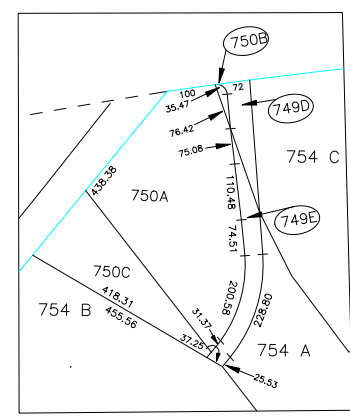

N 201,550  
 N 199,750  
 E 2,148,300

COPYRIGHT 1989 NASSAU COUNTY

CA289: COUNTRY POINT at PLAINVIEW CONDO I  
 CA290: COUNTRY POINT at PLAINVIEW CONDO II  
 CA296: COUNTRY POINT at PLAINVIEW CONDO VI  
 CA299: COUNTRY POINT at PLAINVIEW CONDO V

DETAIL SCALE 1" = 200'

**LEGEND**

COUNTY LINE	---
TOWN LINE	- - - -
VILLAGE LINE	.....
SCHOOL DISTRICT LINE	.....
PROPERTY LINE	---
SPECIAL DISTRICT LINE	---
BLOCK LIMIT	---
LOCATOR POINT	*
TAX MAP PARCEL NO.	246
CALCULATED ACREAGE	754(C)
DEED ACREAGE	176
SCALED DIMENSION	327(S)
DEED DIMENSION	185.89