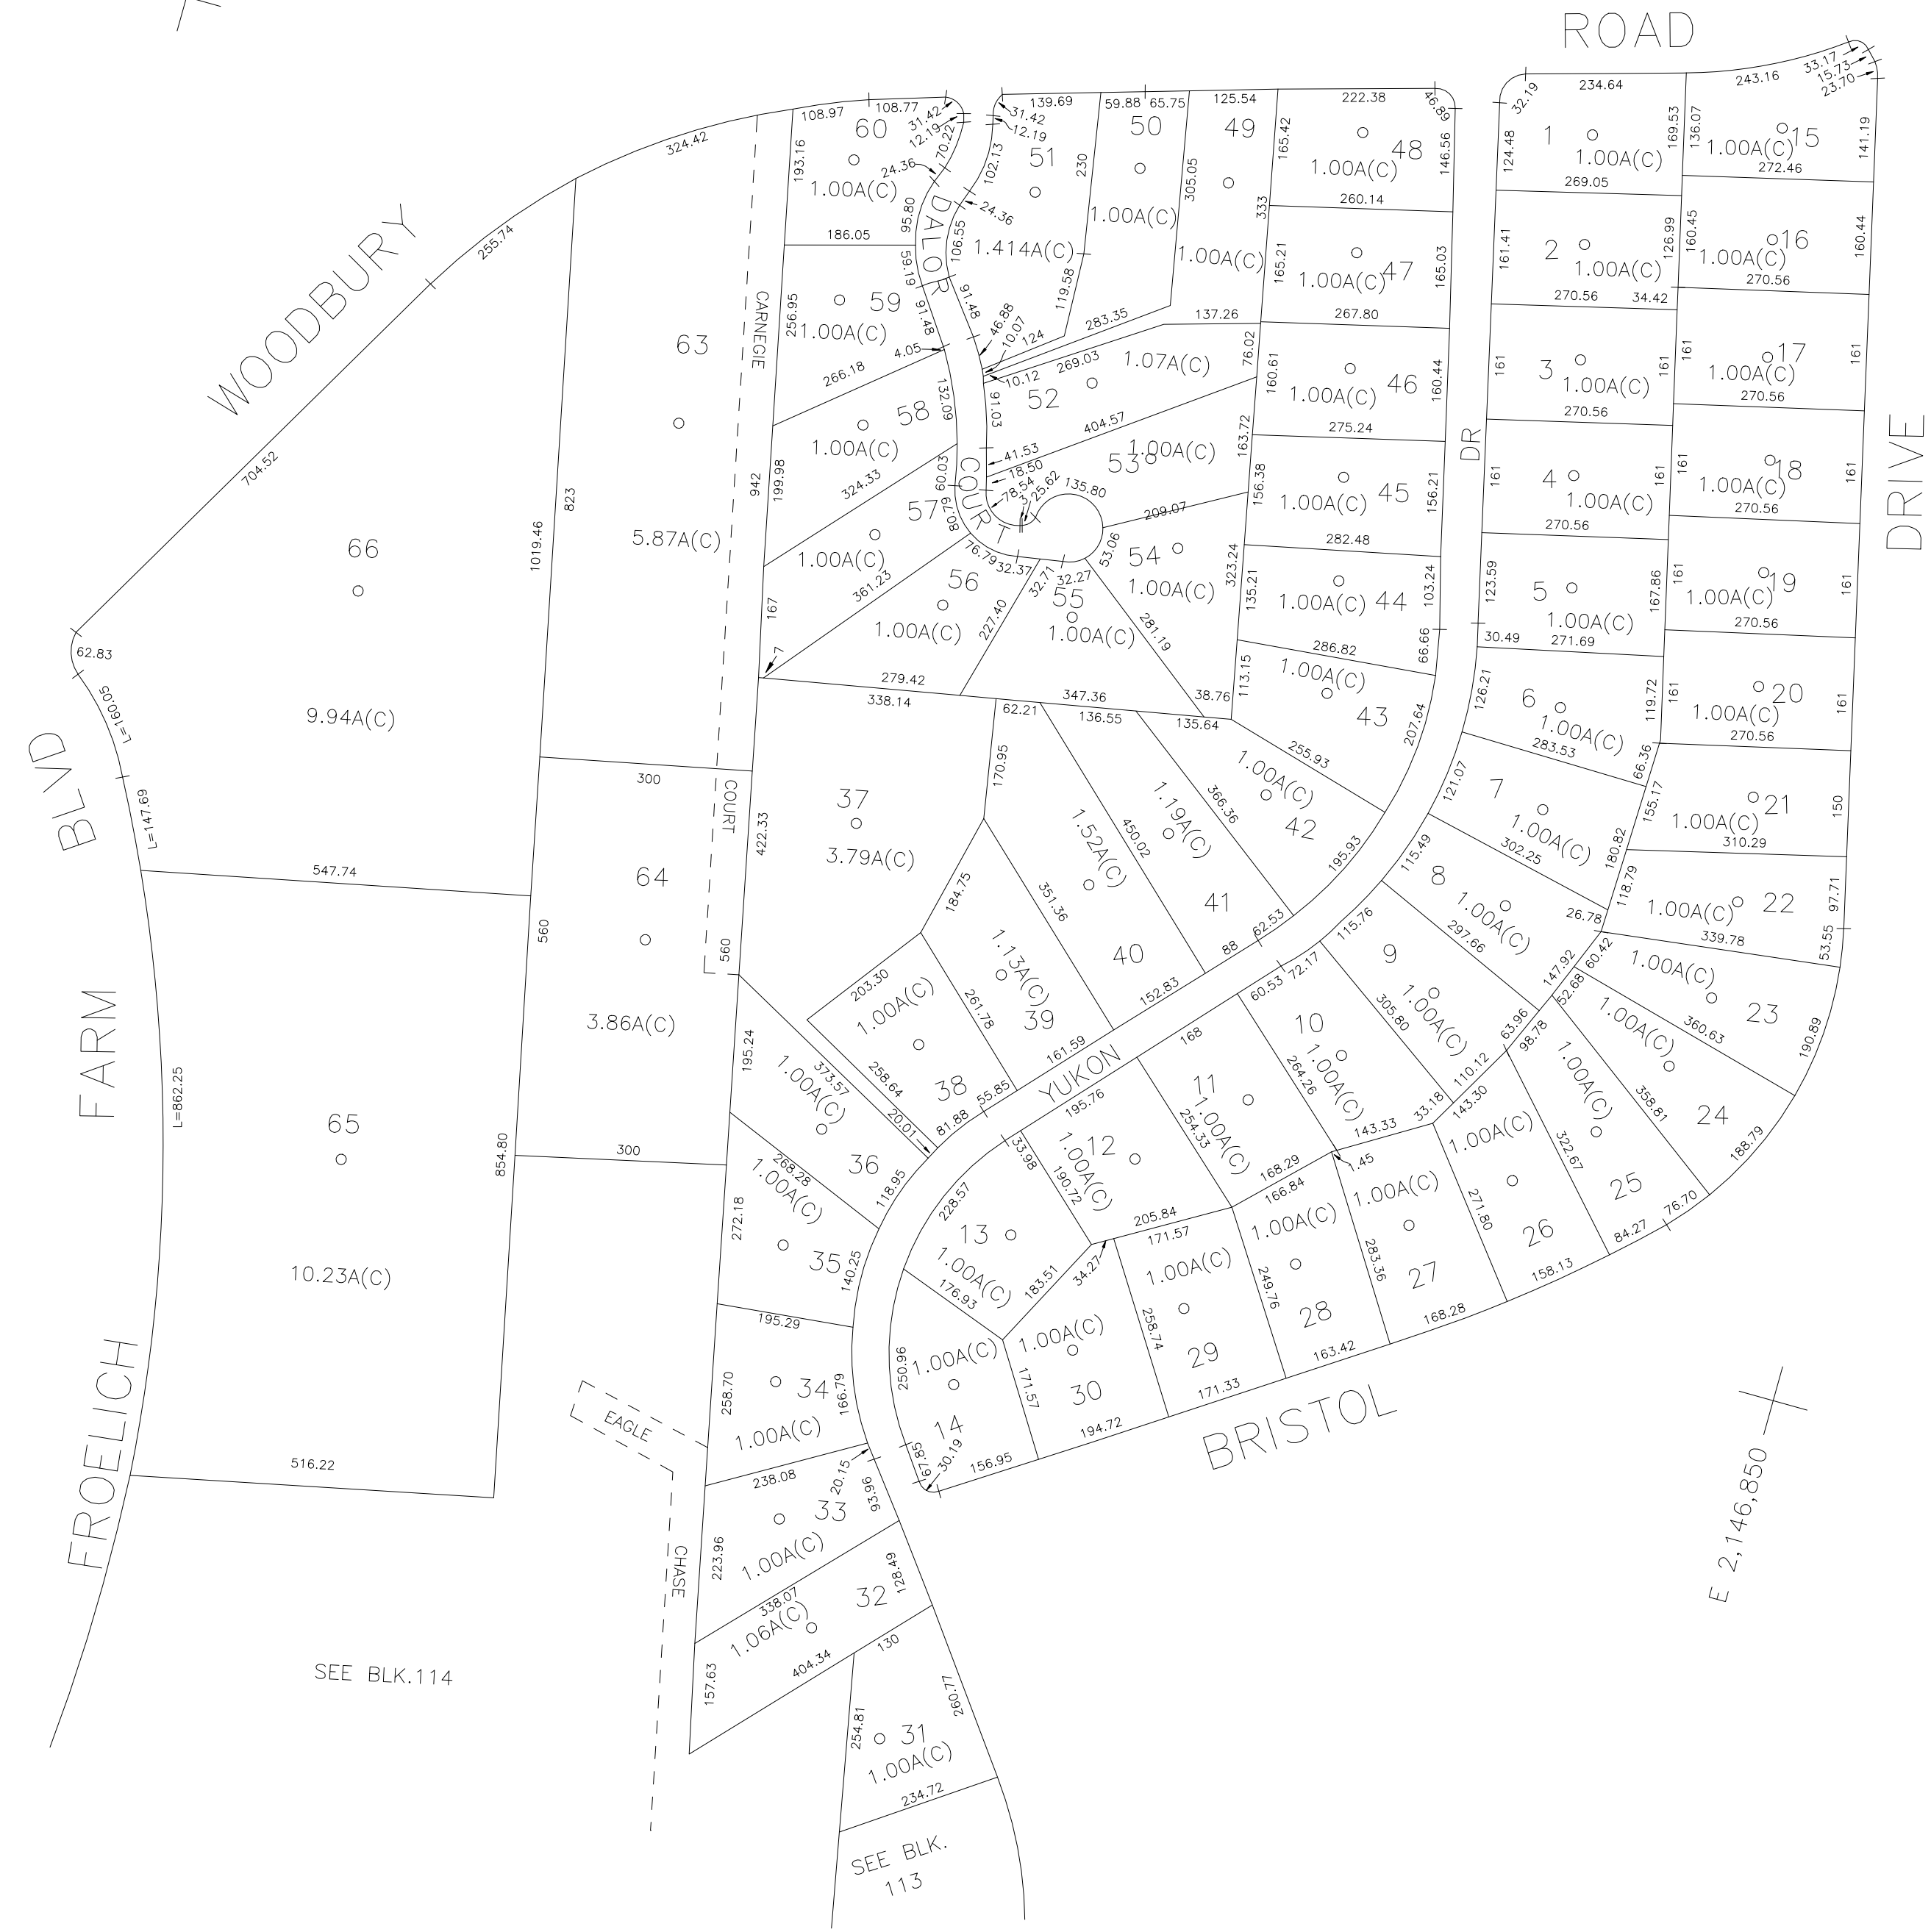

N 212,700

N 211,400
E 2,144,150

E 2,146,850

LOT NO: 37
COUNTY of NASSAU

LOT NO: 51
CHABAD LUBAVITCH of PLAINVIEW

LOT NO: 64
HOLY NAME of JESUS RC CHURCH

LOT NO: 65,66
Christian Congregation of JEHOVAHS Whitmess

F'MLY. P/O BLK.A

LEGEND

COUNTY LINE	---
TOWN LINE	- - - -
VILLAGE LINE	- · - · -
SCHOOL DISTRICT LINE	- · - · -
PROPERTY LINE	—
SPECIAL DISTRICT LINE	—
BLOCK LIMIT	—
LOCATOR POINT	•
TAX MAP PARCEL NO.	246
CALCULATED ACREAGE	754(C)
DEED ACREAGE	1764
SCALED DIMENSION	327(S)
DEED DIMENSION	185.69

SPECIAL DISTRICTS

PUBLIC PARKING	DIST
Town of Oyster Bay - Unincorporated Area	A
SEWER	DIST
Nassau County Sewage Disposal District #3	39
PARK	DIST
Syosset	69
IMPROVEMENT	DIST
SIDEWALK	DIST

MUNICIPALITIES

Nassau County
Department of Assessment
Land & Tax Map
Map Last Revised June 17 2025

SEC. 13
BLK. 112

SHEET 1 OF 1

CODE	SPECIAL	DISTRICT	WITHIN	CODE	SPECIAL	DISTRICT	WITHIN	CODE	SPECIAL	DISTRICT	WITHIN
622	1	10	23	26	3	38	39	55	69	A	D